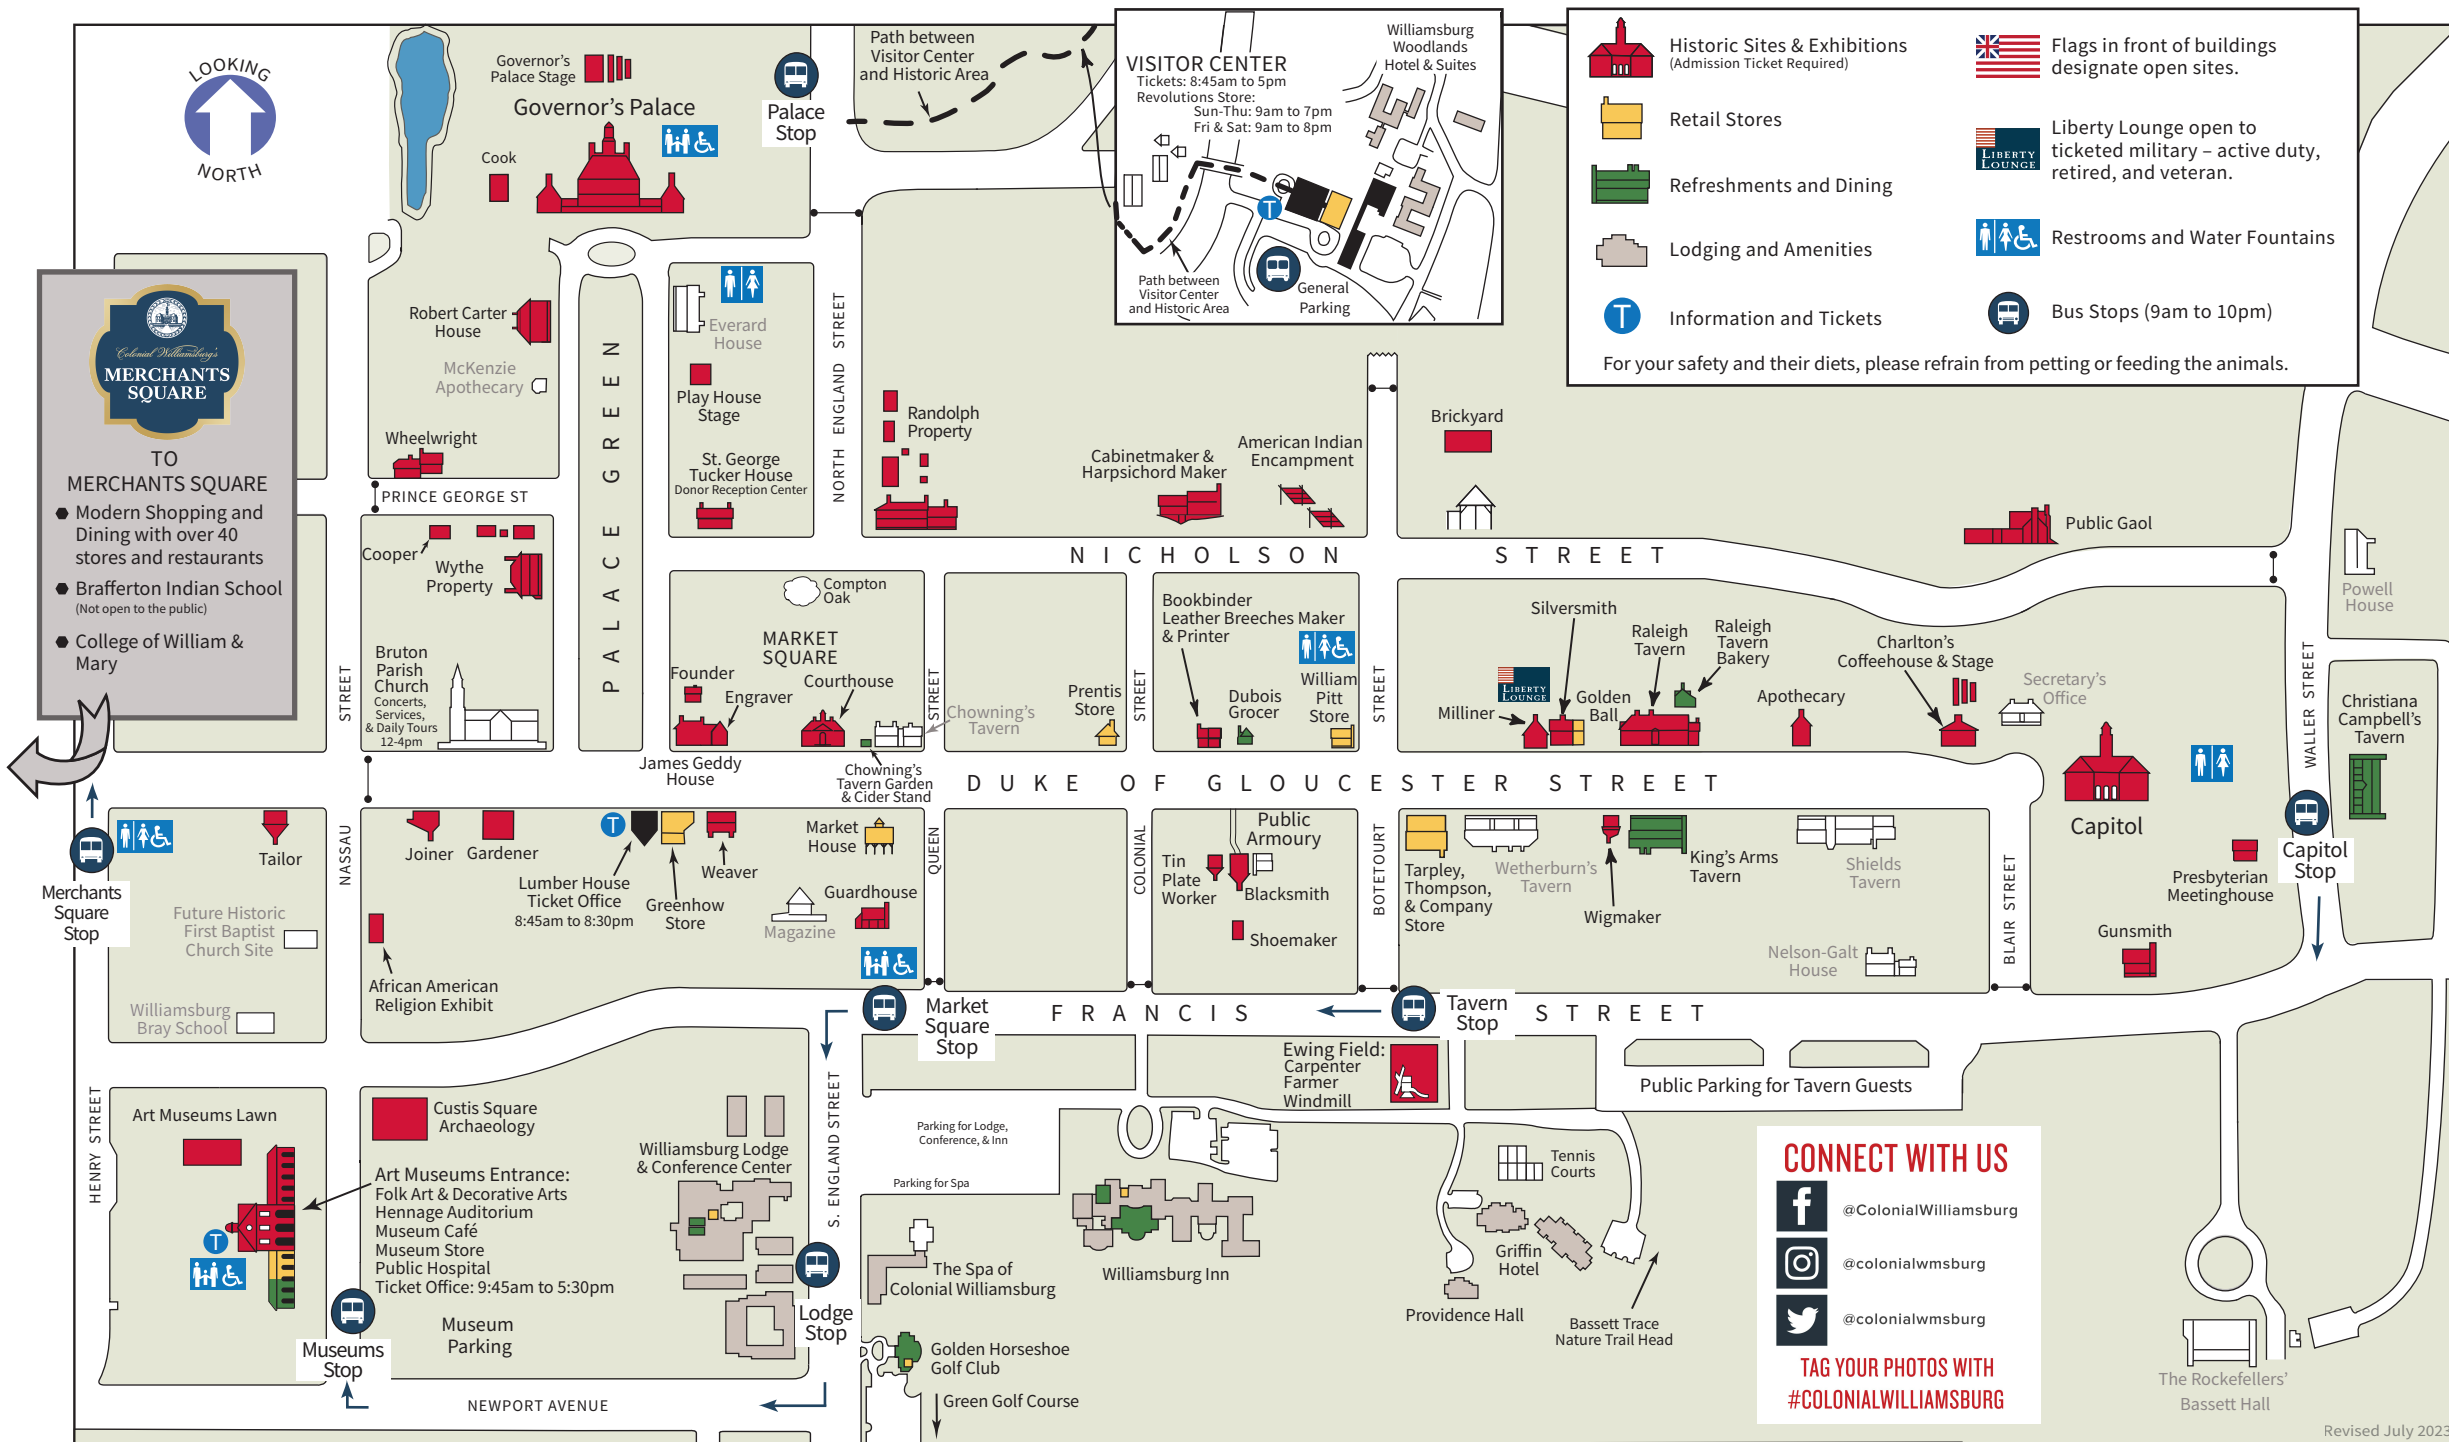

Revised July 2023

Historic Sites & Exhibitions

	M	T	W	T	F	S	S
African American Religion Exhibit	•	•	•	•	•	•	•
American Indian Encampment 2-4pm	•			•			•
Apothecary *				•	•	•	•
Art Museums 10am-6pm	•	•	•	•	•	•	•
Blacksmith	•	•	•	•	•	•	•
Bookbinder *		•			•	•	•
Brickyard	•	•	•	•	•	•	•
Cabinetmaker & Harpsichord Maker *	•			•	•	•	•
Capitol *	•	•	•	•	•	•	•
Carpenter (Ewing Field)	•	•			•	•	•
Charlton's Coffeeshouse	•	•			•	•	•
Charlton Stage * 12:15pm, 2:30pm, & 3:30pm	•	•	•	•	•	•	•

	M	T	W	T	F	S	S
James Gedy House	•	•	•	•	•	•	•
Joiner	•	•	•	•	•	•	•
Leather Breeches Maker *	•	•	•	•	•	•	•
Liberty Lounge	•	•	•	•	•	•	•
Milliner *	•	•	•	•	•	•	•
Play House Stage * 10:30am & 11:30am	•	•	•	•	•	•	•
Presbyterian Meetinghouse	•	•	•	•	•	•	•
Printer *	•	•	•	•	•	•	•
Public Armoury	•	•	•	•	•	•	•
Public Gaol (Jail)	•	•	•	•	•	•	•
Raleigh Tavern	•	•	•	•	•	•	•
Randolph Property	•	•	•	•	•	•	•

Refreshments

	M	T	W	T	F	S	S
Art Museums Café 11am-3pm	•	•	•	•	•	•	•
Chowning's Cider Stand 11am-5pm	•	•	•	•	•	•	•
Dubois Grocer 11am-5pm	•	•	•	•	•	•	•
Raleigh Tavern Bakery 9am-5pm	•	•	•	•	•	•	•
Dining							
Christiana Campbell's Tavern Dinner: 4-8pm (Reservations Recommended)	•	•	•	•	•	•	•
Chowning's Tavern Garden 11am-4pm	•	•	•	•	•	•	•
King's Arms Tavern (Reservations Recommended) Lunch: 11am-2pm Dinner: 4:30-8pm	•	•	•	•	•	•	•

Historic Sites and Exhibitions are open from 9am to 5pm, except where noted.

*Schedules may vary. Please note, outdoor sites and programs are weather dependent. For more information about programming details and schedule updates, scan this QR code.